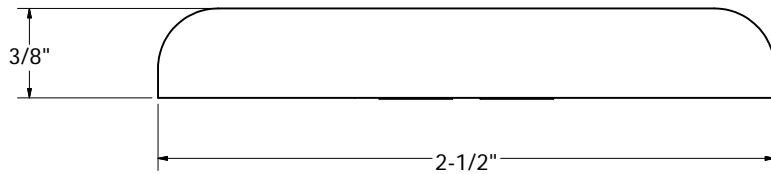

# FLEXIBLE FLOOR AND CEILING PLATES WHITE PLASTIC

PHONE NUMBER		1-800-355-6637
FAX NUMBER		1-800-462-6991
SCALE	DATE	
2.5 : 1	2-07-13	
SHEET		1 OF 1
DRAWN BY		ASHLEY KRALOVEC

PART NO.

F07375

IPS

3/8"

CTS

1/2"

FLANGE OD

2.572