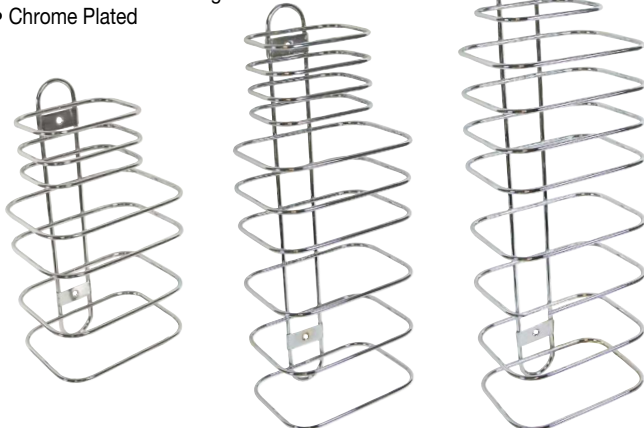

COMMERCIAL SOAP DISHES

SOAP HOLDER WITH UTILITY BAR

- Versatile Utility Bar Ideal for Washcloth
- 5-1/4" x 4-1/4" x 2"
- Furnished with Screws and Mounting Bracket

97202 Polished Chrome Boxed pk. 5/50

REPLACEMENT SOAP TRAY

- Fits Our #97202
- 4-5/8" x 2-5/8"

97203U Clear Plastic Tray Polybag pk. 5/50

COMMERCIAL SOAP DISPENSERS

GLOBE STYLE DISPENSER

- Plastic Globe Dispenser
- Die Cast Body
- Swivel to Remove Globe and Refill
- 400 ml (.42 qt)

4170 Boxed pk. 5/25

METAL DISPENSER

- Easy Refill
- Chrome Finish
- 1000 ml (1.05 qt)

630000 Boxed pk. 1/6

TOWEL HOLDERS

WIRE TOWEL RACK

- Accommodates 1 Wash Cloth, 1 Hand Towel and 1 Bath Towel per Guest
- Furnished with Mounting Hardware
- Chrome Plated

98542 14-5/8" H x 11"W x 4" D White Boxed pk. 1/8

SPLASH GUARDS

MINI SPLASH GUARDS

- 9" x 7"
- White Polystyrene
- Self Adhesive Strips for Easy Installation
- Keeps Water from Escaping Around Ends of Shower Curtain