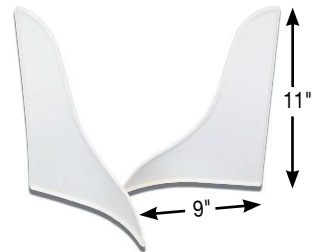

COMMERCIAL SOAP DISHES

SOAP HOLDER WITH UTILITY BAR

- Versatile Utility Bar Ideal for Washcloth
- 5-1/4" x 4-1/4" x 2"
- Furnished with Screws and Mounting Bracket

97202 Polished Chrome Boxed pk. 5/50

REPLACEMENT SOAP TRAY

98542 14-5/8" H x 11"W x 4" D White Boxed pk. 1/8

SPLASH GUARDS

MINI SPLASH GUARDS

- 9" x 7"
- White Polystyrene
- Self Adhesive Strips for Easy Installation
- Keeps Water from Escaping Around Ends of Shower Curtain

98824 Boxed pk. 1/30

CURVED SPLASH GUARDS

- 9" x 11"
- Curved Design to Channel Water into Tub
- White Polystyrene
- Keeps Water from Escaping Around Ends of Shower Curtain
- Use Caulk and Glue to Install (Not Included)

98823 Boxed pk. 1/30

PREMIUM CONTOURED SPLASH GUARDS

- 11" x 7"
- Curved on Inside to Direct Water Back into Tub.
- Straight on Outside to Maintain Maximum Contact with the Shower Curtain
- Use Caulk or Glue to Install (Not Included)