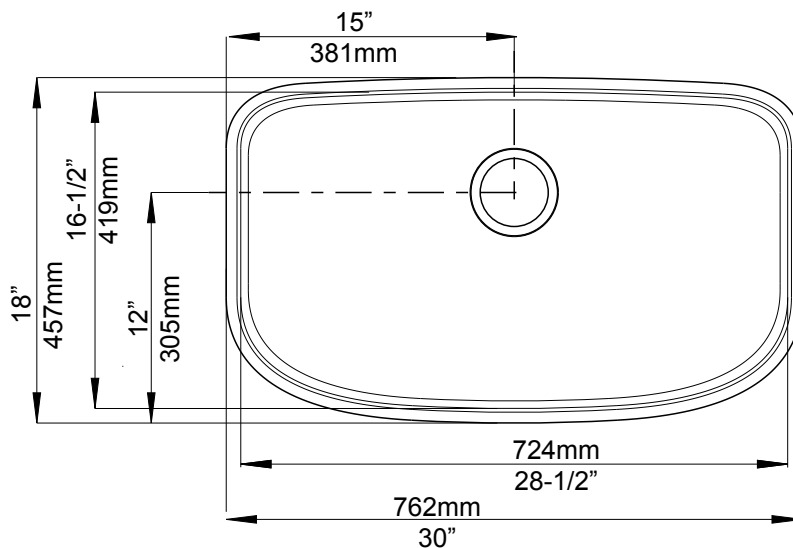

CODE/STANDARDS COMPLIANCE

ASME 112.19.3-00
IAPMO/UPC listed

BLANCO AMERICA

800.451.5782
www.blancoamerica.com

© 2013 BLANCO AMERICA

12/13

SPEC-003