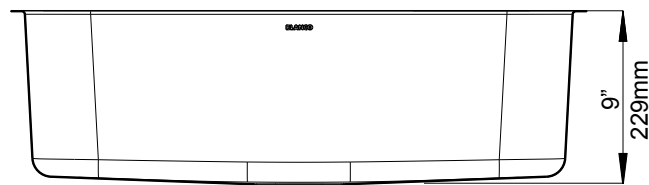

CODE/STANDARDS COMPLIANCE

ASME 112.19.3-00
IAPMO/UPC listed

BLANCO AMERICA

800.451.5782
www.blancoamerica.com

© 2013 BLANCO AMERICA

12/13

SPEC-003